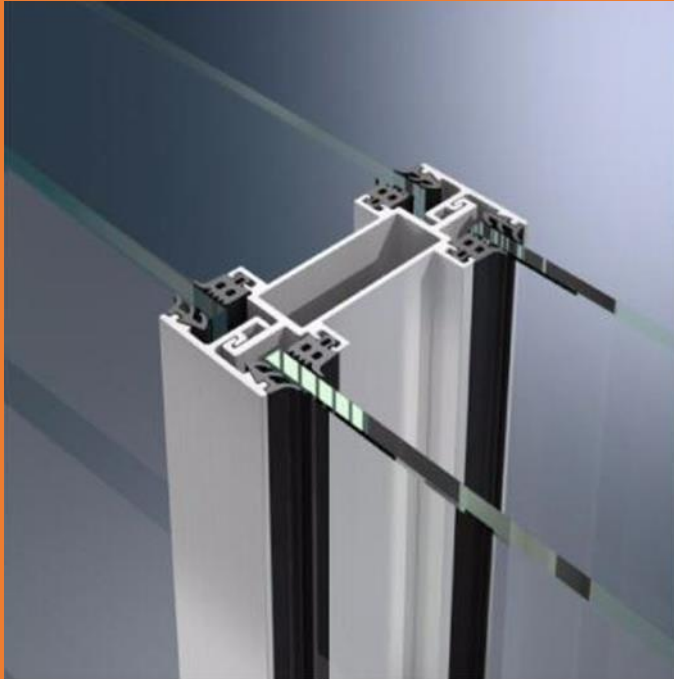

Schüco AKS IW 40

The ideal partition walling system for interiors

For more technical information on Profile System IW 40, please contact:

Sales@abumet.com