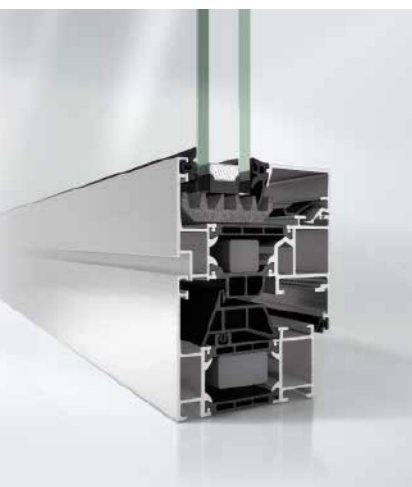

# Schüco AWS 70

Schüco Fenster AWS 70.HI  
Schüco Window AWS 70.HI

Schüco Fenster AWS 70.HI, außen öffnend  
Schüco Window AWS 70.HI, outward-opening

Schüco Fenster AWS 70 ST.HI,  
System mit schmaler Stahlkontur  
Schüco Window AWS 70 ST.HI,  
system with narrow steel contour

## The high-quality window system with a comprehensive range of solutions

With the new AWS 70 windows, Schüco has created a system to meet all requirements. Functional benefits are combined with architectural and design features. Benefits such as high thermal insulation, narrow face widths, concealed, traditional manual or integrated electromechanical fittings are combined in perfectly integrated components for inward and outward-opening windows. The rounded SL (Soft Line) vent contour in conjunction with the matching glazing bead is an attractive solution for softer lines. With its bevelled outer contours, the Schüco AWS 70 RL.HI (Residential Line) window system is ideally suited to modernisation projects or for giving visual emphasis. The Schüco AWS 70 ST.HI (Steel Contour) window system, with its very narrow steel contour, is ideal both for refurbishing old steel windows and for fitting new homes with attractive steel-look windows. The AWS 70 WF.HI system with its many design options is ideal as an economical solution with a mullion/transom appearance.