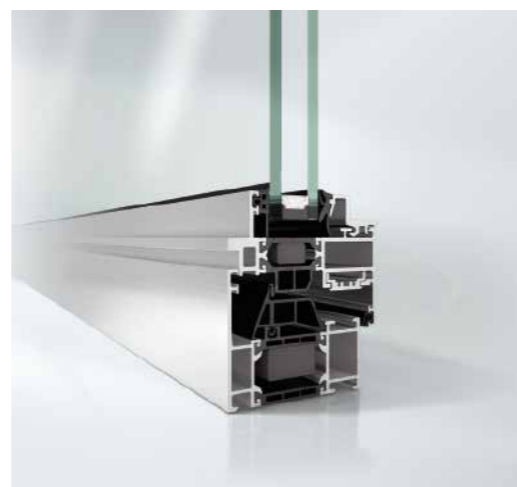

# Schüco AWS 70

Schüco Fenster AWS 70.HI  
Schüco Window AWS 70.HI

Schüco Fenster AWS 70.HI, außen öffnend  
Schüco Window AWS 70.HI, outward-opening

Schüco Fenster AWS 70 ST.HI,  
System mit schmaler Stahlkontur  
Schüco Window AWS 70 ST.HI,  
system with narrow steel contour

## The high-quality window system with a comprehensive range of solutions

With the new AWS 70 windows, Schüco has created a system to meet all requirements. Functional benefits are combined with architectural and design features. Benefits such as high thermal insulation, narrow face widths, concealed, traditional manual or integrated electromechanical fittings are combined in perfectly integrated components for inward and outward-opening windows. The rounded SL (Soft Line) vent contour in conjunction with the matching glazing bead is an attractive solution for softer lines. With its bevelled outer contours, the Schüco AWS 70 RL.HI (Residential Line) window system is ideally suited to modernisation projects or for giving visual emphasis. The Schüco AWS 70 ST.HI (Steel Contour) window system, with its very narrow steel contour, is ideal both for refurbishing old steel windows and for fitting new homes with attractive steel-look windows. The AWS 70 WF.HI system with its many design options is ideal as an economical solution with a mullion/transom appearance.