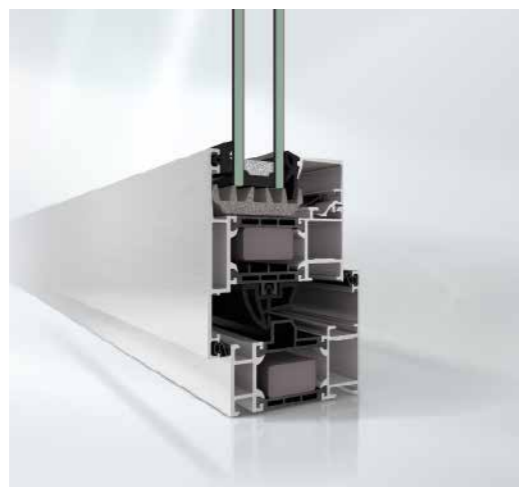

# Schüco AWS 70

Schüco Fenster AWS 70.HI  
Schüco Window AWS 70.HI

Schüco Fenster AWS 70.HI, außen öffnend  
Schüco Window AWS 70.HI, outward-opening

Schüco Fenster AWS 70 ST.HI,  
System mit schmaler Stahlkontur  
Schüco Window AWS 70 ST.HI,  
system with narrow steel contour

## The high-quality window system with a comprehensive range of solutions

With the new AWS 70 windows, Schüco has created a system to meet all requirements. Functional benefits are combined with architectural and design features. Benefits such as high thermal insulation, narrow face widths, concealed, traditional manual or integrated electromechanical fittings are combined in perfectly integrated components for inward and outward-opening windows. The rounded SL (Soft Line) vent contour in conjunction with the matching glazing bead is an attractive solution for softer lines. With its bevelled outer contours, the Schüco AWS 70 RL.HI (Residential Line) window system is ideally suited to modernisation projects or for giving visual emphasis. The Schüco AWS 70 ST.HI (Steel Contour) window system, with its very narrow steel contour, is ideal both for refurbishing old steel windows and for fitting new homes with attractive steel-look windows. The AWS 70 WF.HI system with its many design options is ideal as an economical solution with a mullion/transom appearance.